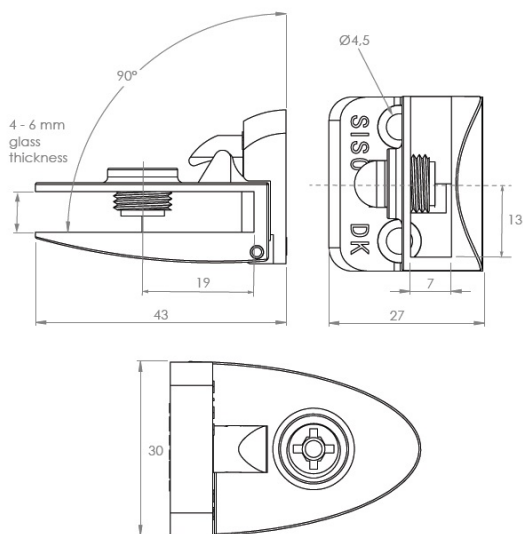

PRODUCT SHEET

Description:

Glass Door Hinge "Badge" Top+Bottom,Alu,F/Narrow Frames, W/ Short Mounting Plate, F/Inset Doors, Thickness 4-5mm, 1 ABS, Screw W/PVC Tip & 1 ABS Screw W/Hard $\varnothing 5 \times 3,5$ mm ABS Extension,, Catch Made Of ABS Plastic

Item number:

15.06.206-0

Units	Box	Carton	HS Code	Barcode
Pair	12	240	8302100090	 5704866054539

SISO A/S

Mileparken 11
DK-2740 Skovlunde
Denmark
VAT: DK 24786013

Phone +45 45 830 900

www.siso.dk
siso@siso.dk